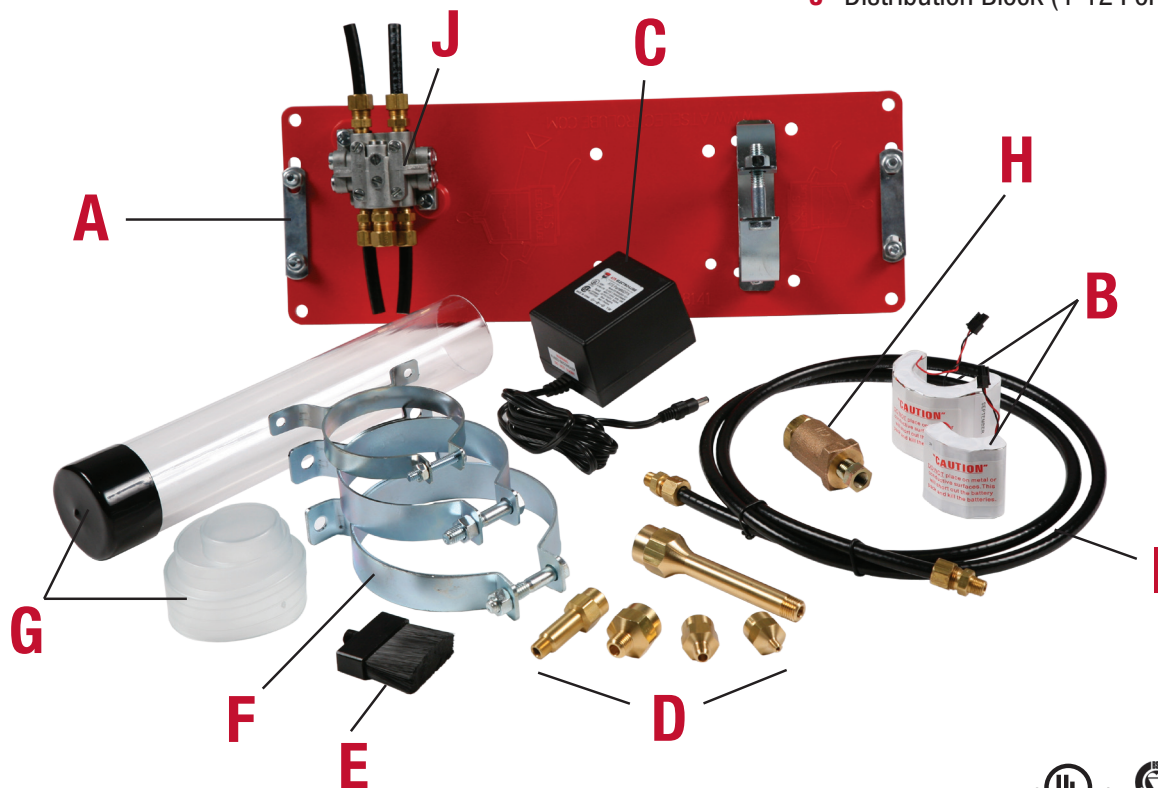

ATS ELECTRO-LUBE
INTERNATIONAL INCORPORATED

ATS ACCESSORIES For Automatic Lubricator

Various high quality Accessories and Replacement parts are available from the factory. These products are always in stock and can be delivered quickly to your site.

Legend

- A** Mounting Plates (single & multi-port)
- B** Replacement battery packs (ULTIMATE / TITAN series)
- C** AC power supplies (ULTIMATE / TITAN series)
- D** Mounting adapters/reducers
- E** Oil Brush
- F** Mounting Brackets
- G** Weather Caps
- H** Oil Check Valves
- I** Hose & Fittings
- J** Distribution Block (4-12 Ports)