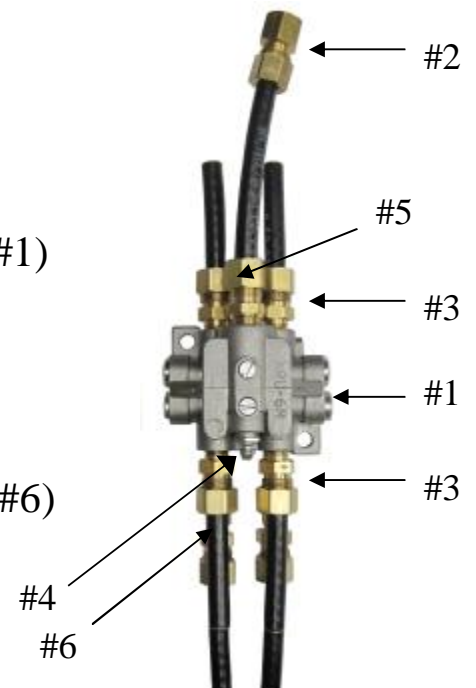

Consisting of:

- 1 – 4 port Progressive Distribution Block (#1)
- 1 – 1/4" NPT female connector (#2)
- 8 – 3/8" O.D. tubing connectors (#3)
- 1 – 10mm zirk fitting (#4)
- 1 – 1/4" NPT male connector (#5)

6 Bearing Progressive Distribution Block Kit

Consisting of:

- 1 – 6 port Progressive Distribution Block (#1)
- 1 – 1/4" NPT female connector (#2)
- 12 – 3/8" O.D. tubing connectors (#3)
- 1 – 10mm zirk fitting (#4)
- 1 – 1/4" NPT male connector (#5)
- 2 – 1" long 1/8" NPT extension-not visible (#6)

Consisting of:

- 1 – 8 port Progressive Distribution Block (#1)
- 1 – 1/4" NPT female connector (#2)
- 16 – 3/8" O.D. tubing connectors (#3)
- 1 – 10mm zirk fitting (#4)
- 4 – 1" long 1/8" NPT extension-not visible (#5)
- 1 – 1/4" NPT male connector (#6)

12 Bearing Progressive Distribution Block Kit

Consisting of:

- 1 – 12 port Progressive Distribution Block (#1)
- 1 – 1/4" NPT female connector (#2)
- 25 – 3/8" O.D. tubing connectors (#3)
- 1 – 10mm zirk fitting (#4)
- 4 – 1" long 1/8" NPT extension-not visible (#5)
- 4 – 2" long 1/8" NPT extension-not visible (#6)
- 1 – T-Fitting (#7)