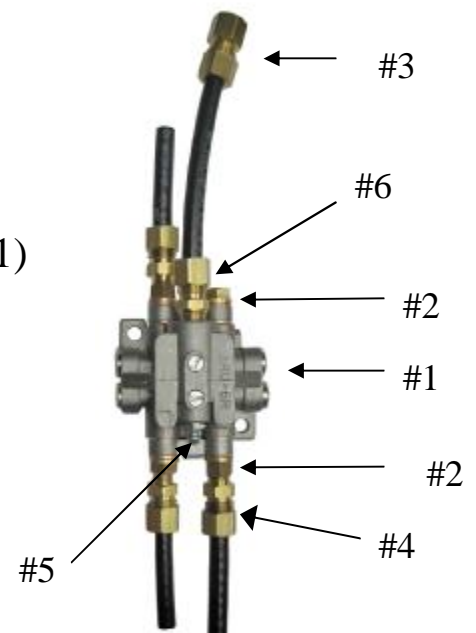

Consisting of:

- 1 – 4 port Progressive Distribution Block (#1)
- 2 – Port Joiners (#2)
- 1 – 1/4" NPT female connector (#3)
- 4 – 3/8" O.D. tubing connectors (#4)
- 1 – 10mm zirk fitting (#5)
- 1 – 1/4" NPT male connector (#6)

3 Bearing Progressive Distribution Block Kit

Consisting of:

- 1 – 6 port Progressive Distribution Block (#1)
- 3 – Port Joiners (#2)
- 1 – 1/4" NPT female connector (#3)
- 6 – 3/8" O.D. tubing connectors (#4)
- 1 – 10mm zirk fitting (#5)
- 1 – 1/4" NPT male connector (#6)

Consisting of:

- 1 – 4 port Progressive Distribution Block (#1)
- 1 – 1/4" NPT female connector (#2)
- 8 – 3/8" O.D. tubing connectors (#3)
- 1 – 10mm zirk fitting (#4)
- 1 – 1/4" NPT male connector (#5)

6 Bearing Progressive Distribution Block Kit

Consisting of:

- 1 – 6 port Progressive Distribution Block (#1)
- 1 – 1/4" NPT female connector (#2)
- 12 – 3/8" O.D. tubing connectors (#3)
- 1 – 10mm zirk fitting (#4)
- 1 – 1/4" NPT male connector (#5)
- 2 – 1" long 1/8" NPT extension-not visible (#6)