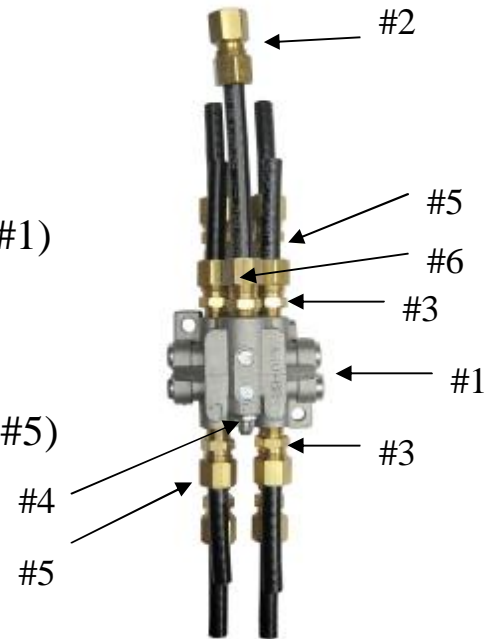

Consisting of:

- 1 – 4 port Progressive Distribution Block (#1)
- 1 – 1/4" NPT female connector (#2)
- 8 – 3/8" O.D. tubing connectors (#3)
- 1 – 10mm zirk fitting (#4)
- 1 – 1/4" NPT male connector (#5)

6 Bearing Progressive Distribution Block Kit

Consisting of:

- 1 – 6 port Progressive Distribution Block (#1)
- 1 – 1/4" NPT female connector (#2)
- 12 – 3/8" O.D. tubing connectors (#3)
- 1 – 10mm zirk fitting (#4)
- 1 – 1/4" NPT male connector (#5)
- 2 – 1" long 1/8" NPT extension-not visible (#6)

Consisting of:

- 1 – 8 port Progressive Distribution Block (#1)
- 1 – 1/4" NPT female connector (#2)
- 16 – 3/8" O.D. tubing connectors (#3)
- 1 – 10mm zirk fitting (#4)
- 4 – 1" long 1/8" NPT extension-not visible (#5)
- 1 – 1/4" NPT male connector (#6)

12 Bearing Progressive Distribution Block Kit

Consisting of:

- 1 – 12 port Progressive Distribution Block (#1)
- 1 – 1/4" NPT female connector (#2)
- 25 – 3/8" O.D. tubing connectors (#3)
- 1 – 10mm zirk fitting (#4)
- 4 – 1" long 1/8" NPT extension-not visible (#5)
- 4 – 2" long 1/8" NPT extension-not visible (#6)
- 1 – T-Fitting (#7)