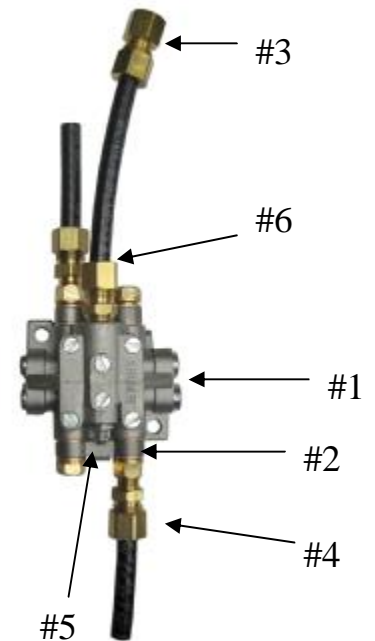

Consisting of:

- 1 – 4 port Progressive Distribution Block (#1)
- 2 – Port Joiners (#2)
- 1 – 1/4" NPT female connector (#3)
- 4 – 3/8" O.D. tubing connectors (#4)
- 1 – 10mm zirk fitting (#5)
- 1 – 1/4" NPT male connector (#6)

3 Bearing Progressive Distribution Block Kit

Consisting of:

- 1 – 6 port Progressive Distribution Block (#1)
- 3 – Port Joiners (#2)
- 1 – 1/4" NPT female connector (#3)
- 6 – 3/8" O.D. tubing connectors (#4)
- 1 – 10mm zirk fitting (#5)
- 1 – 1/4" NPT male connector (#6)

Consisting of:

- 1 – 4 port Progressive Distribution Block (#1)
- 1 – 1/4" NPT female connector (#2)
- 8 – 3/8" O.D. tubing connectors (#3)
- 1 – 10mm zirk fitting (#4)
- 1 – 1/4" NPT male connector (#5)

Consisting of:

- 1 – 8 port Progressive Distribution Block (#1)
- 1 – 1/4" NPT female connector (#2)
- 16 – 3/8" O.D. tubing connectors (#3)
- 1 – 10mm zirk fitting (#4)
- 4 – 1" long 1/8" NPT extension-not visible (#5)
- 1 – 1/4" NPT male connector (#6)