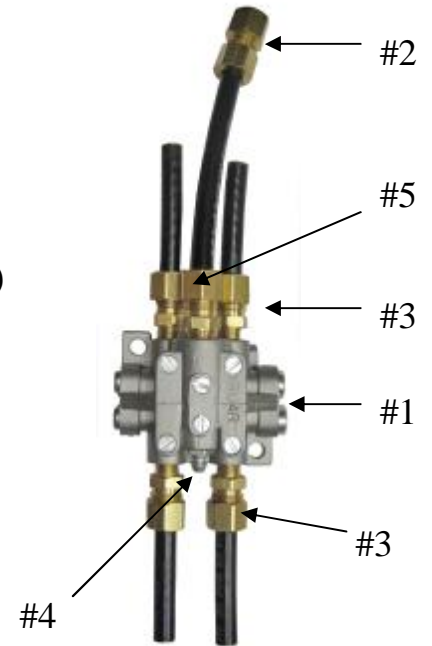

Consisting of:

- 1 – 4 port Progressive Distribution Block (#1)
- 2 – Port Joiners (#2)
- 1 – 1/4" NPT female connector (#3)
- 4 – 3/8" O.D. tubing connectors (#4)
- 1 – 10mm zirk fitting (#5)
- 1 – 1/4" NPT male connector (#6)

3 Bearing Progressive Distribution Block Kit

Consisting of:

- 1 – 6 port Progressive Distribution Block (#1)
- 3 – Port Joiners (#2)
- 1 – 1/4" NPT female connector (#3)
- 6 – 3/8" O.D. tubing connectors (#4)
- 1 – 10mm zirk fitting (#5)
- 1 – 1/4" NPT male connector (#6)

Consisting of:

- 1 – 4 port Progressive Distribution Block (#1)
- 1 – 1/4" NPT female connector (#2)
- 8 – 3/8" O.D. tubing connectors (#3)
- 1 – 10mm zirk fitting (#4)
- 1 – 1/4" NPT male connector (#5)

6 Bearing Progressive Distribution Block Kit

Consisting of:

- 1 – 6 port Progressive Distribution Block (#1)
- 1 – 1/4" NPT female connector (#2)
- 12 – 3/8" O.D. tubing connectors (#3)
- 1 – 10mm zirk fitting (#4)
- 1 – 1/4" NPT male connector (#5)
- 2 – 1" long 1/8" NPT extension-not visible (#6)